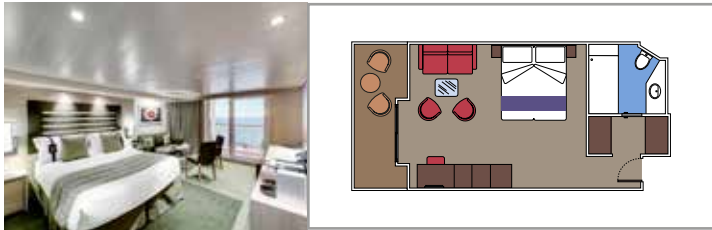

 ≈59   
  ≈23   
  9-12   
  4

- › Balcony with dining table and private whirlpool bath
- › Easy access to the MSC Yacht Club areas
- › Two-deck-high cabin

**Main level:**

- › Open living/dining room with sofa that converts to double bed
- › Bathroom with shower

- › Sitting area with sofa
- › Spacious wardrobe

**MSC YACHT CLUB INTERIOR SUITE** YIN

 ≈17   
  14-16   
  2

- › Spacious wardrobe

The images are representative only. Size, layout and furniture may vary (within the same cabin category).