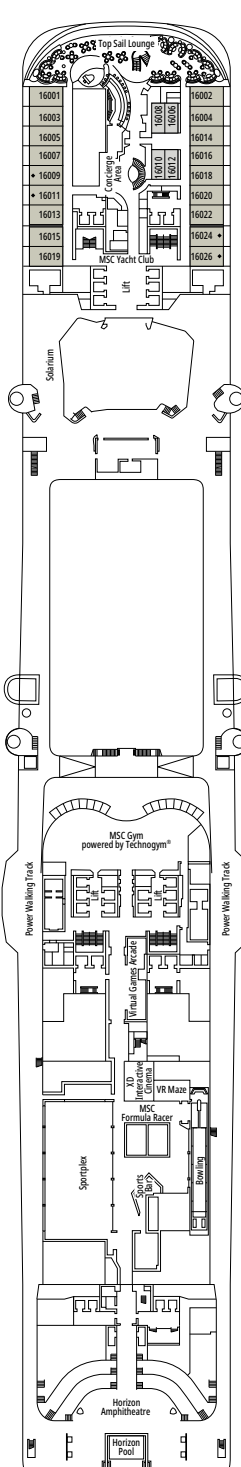

DECK 16
VELÁZQUEZ