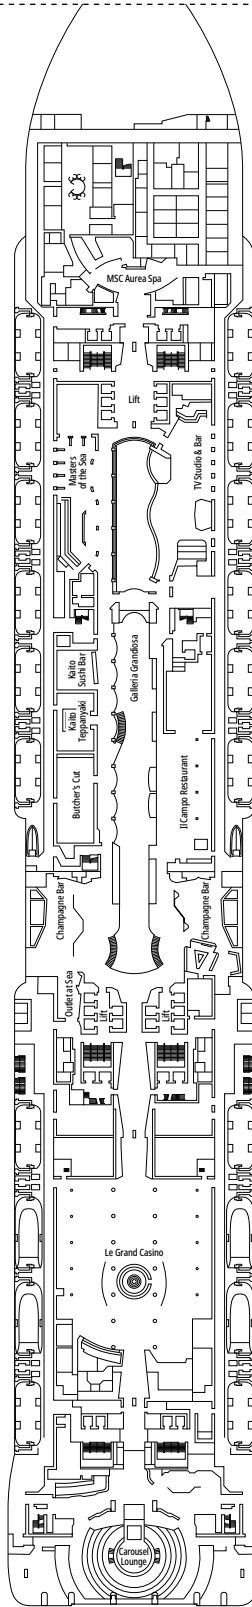

DECK 7
MICHELANGELO