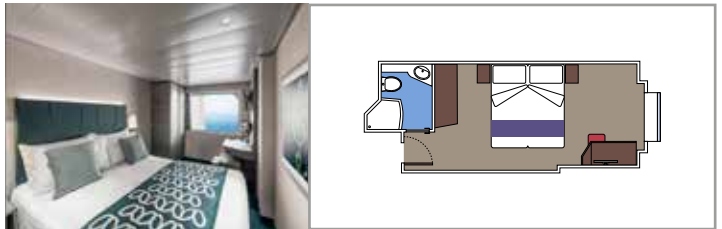

 ≈59   
  ≈23   
  9-12   
  4

- › Balcony with dining table and private whirlpool bath
- › Easy access to the MSC Yacht Club areas
- › Two-deck-high cabin

**Main level:**

- › Open living/dining room with sofa that converts to double bed
- › Bathroom with shower

### JUNIOR OCEAN VIEW WITH OBSTRUCTED VIEW

OO

 ≈12
  8
  2

The images are representative only. Size, layout and furniture may vary (within the same cabin category).

 Cabin size (m²)

 Balcony size (m²)

 Deck location