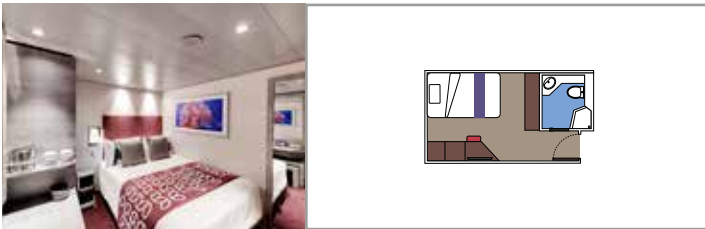

STUDIO INTERIOR

IS

› Single use

The images are representative only. Size, layout and furniture may vary (within the same cabin category).

Cabin size (m²)

Balcony size (m²)

Deck location

Accommodating up to