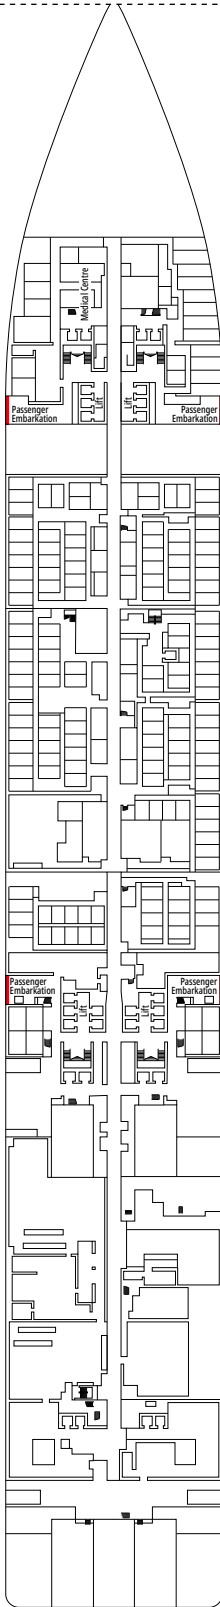

DECK 4
PICASSO