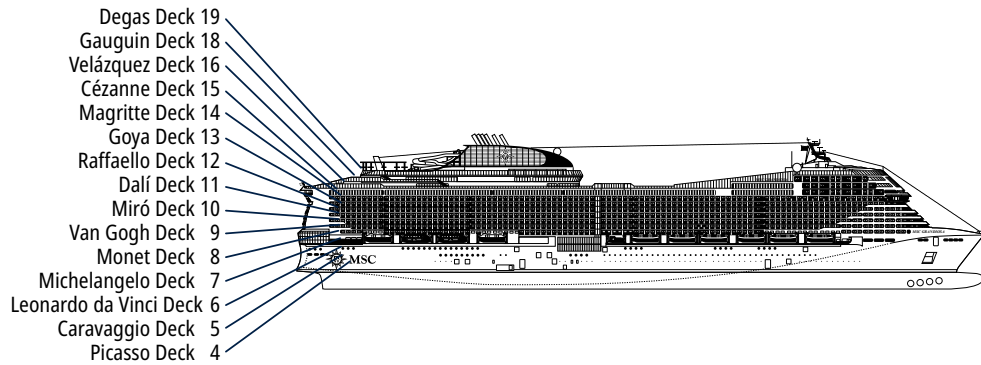

# TECHNICAL CHARACTERISTICS OF THE SHIP

GALLERIA GRANDIOSA

TECHNICAL CHARACTERISTICS OF THE SHIP	
GROSS TONNAGE	181.541
LENGTH / BEAM / HEIGHT	331,43 m / 43 m / 75,5 m
SURFACE AREA	460.000 m <sup>2</sup> , included 35.000 m <sup>2</sup> public areas
PUBLIC AREA RATIO	7,8 m <sup>2</sup> per passenger
DECKS	19, included 15 for guests
LIFTS	32, included 19 for guests (2 panoramic and 1 for the MSC Yacht Club)
VOLTAGE (IN CABIN)	120/230 volts
MAXIMUM SPEED	22,8 knots
STABILISERS	Stabilised with 2 fins
NUMBER OF PASSENGERS	6.334
NUMBER OF CABINS	2.421, included 60 for guests with disabilities or reduced mobility
CREW MEMBERS	Approx. 1.704
POOLS	4, included 1 with sliding roof and 1 for the MSC Yacht Club
WHIRLPOOLS	9 whirlpool baths
ENVIRONMENTAL TECHNOLOGY	AWT-Advanced Water Treatment, Energy Saving & Monitoring System, Scrubbers, LED technology and SCR system