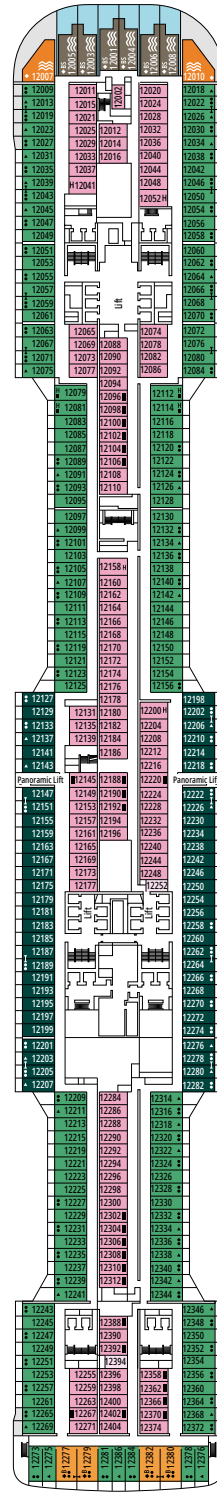

DECK 12
RAFFAELLO