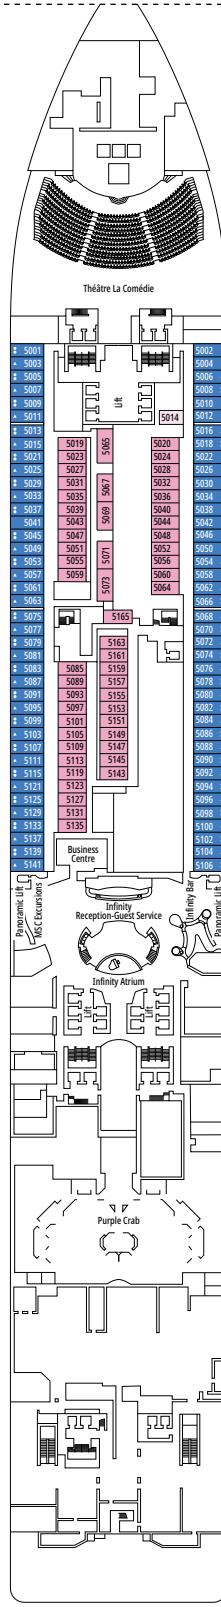

DECK 5
CARAVAGGIO