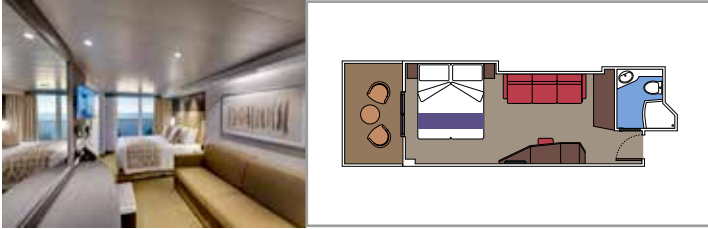

BALCONY

INCLUDED FACILITIES

- Sitting area with sofa
- Comfortable double bed or single beds (on request)
- Bathroom with shower or bathtub, vanity area with hairdryer
- Interactive TV, telephone, safe, minibar and air conditioning
- Wifi connection available (for a fee)

DELUXE BALCONY AUREA

BA

≈17
≈6
11-13
4

› Best ship position