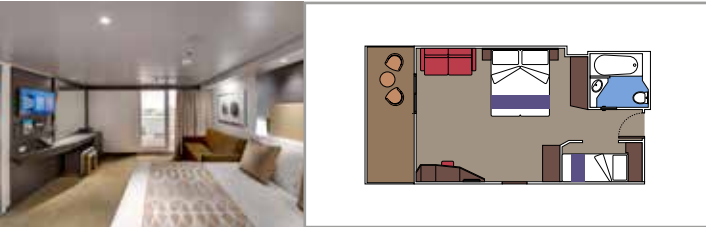

## INCLUDED FACILITIES

- Some Suites have balcony with private whirlpool
- Spacious wardrobe
- Sitting area with double sofa bed
- Comfortable double bed or single beds (on request)
- Bathroom with shower or bathtub, vanity area with hairdryer
- Interactive TV, telephone, safe, minibar and air conditioning
- Wifi connection available (for a fee)

### GRAND SUITE AUREA WITH TERRACE AND WHIRLPOOL

SXJ

 ≈39
  ≈36
  12
  4

- > Large balcony with private whirlpool bath
- > Sitting area with double sofa bed
- > Walk-in wardrobe

### PREMIUM SUITE AUREA WITH TERRACE AND WHIRLPOOL

SLJ

 ≈27
  ≈26-30
  9-13
  4

- > Balcony with private whirlpool bath
- > Sitting area with double sofa bed
- > Spacious wardrobe

### PREMIUM SUITE AUREA

SL1

 ≈25
  ≈3-14
  9-14
  6

- > Spacious wardrobe

The images are representative only. Size, layout and furniture may vary (within the same cabin category).

 Cabin size (m<sup>2</sup>)