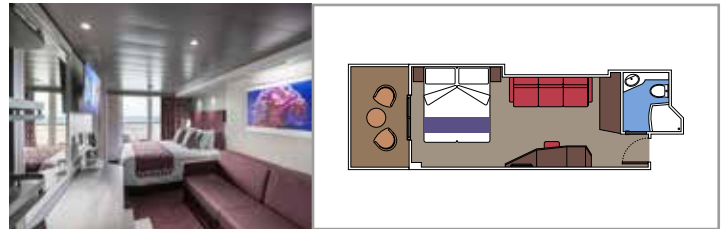

DELUXE BALCONY

BR1

≈17
≈6
8-10
4

› Low deck location