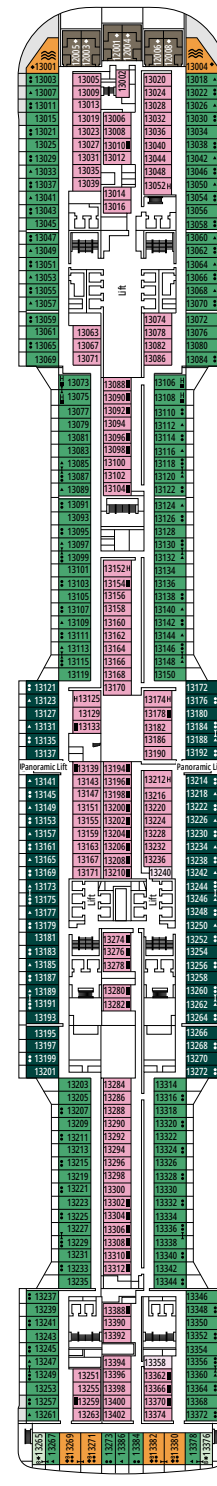

DECK 13
GOYA