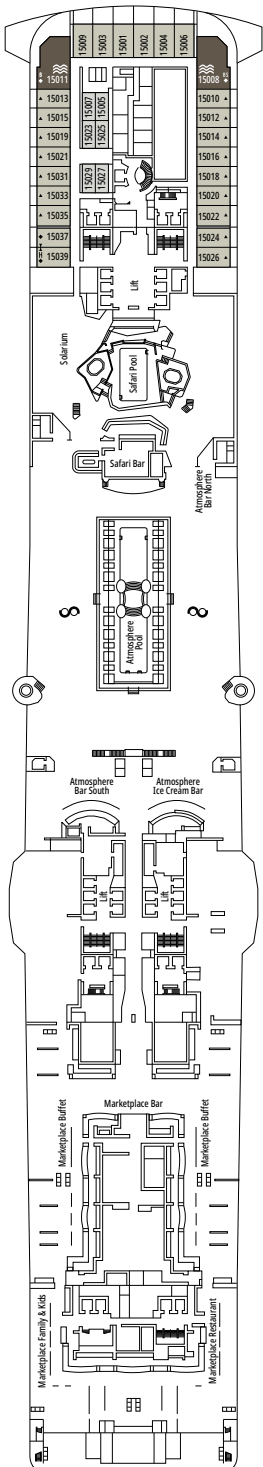

DECK 15
CÉZANNE