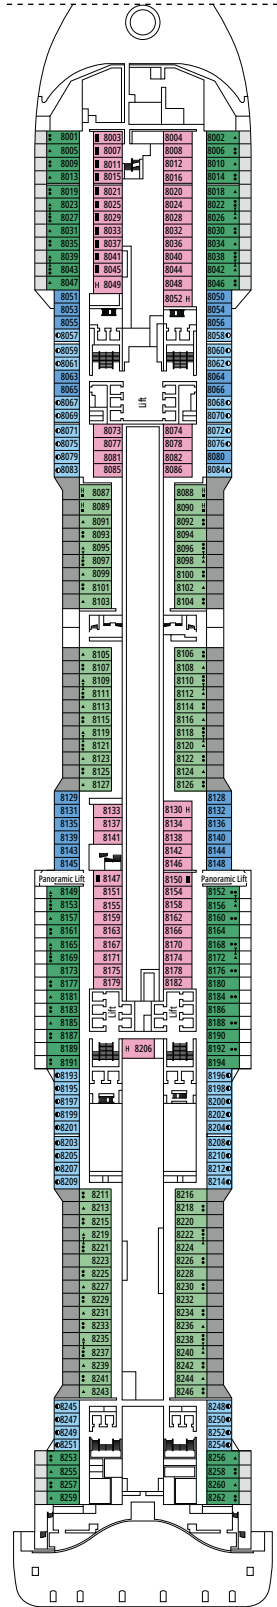

DECK 8
MONET