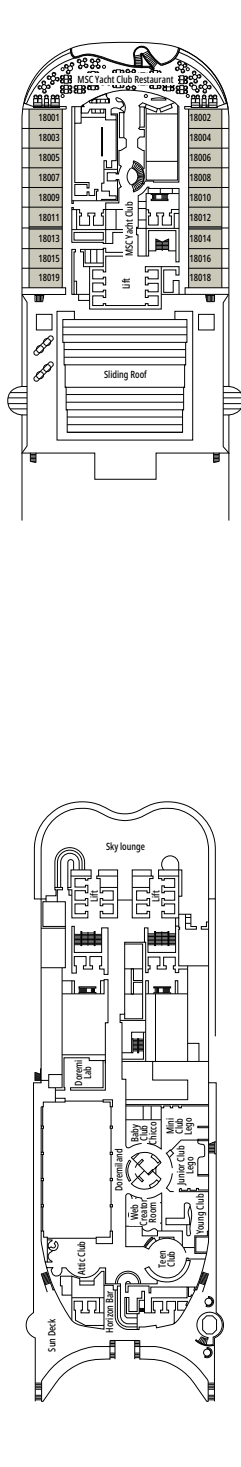

DECK 18
GAUGUIN