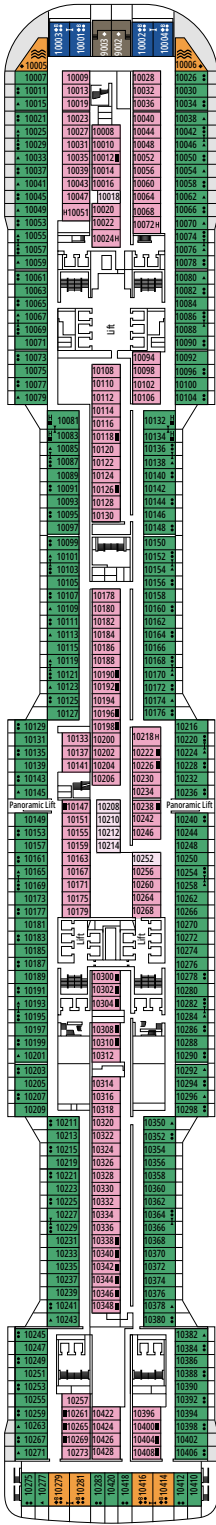

DECK 10
MIRÓ