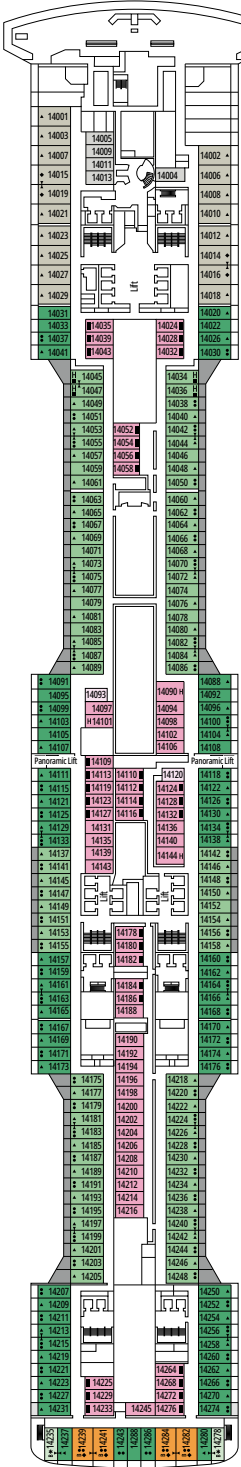

DECK 14
MAGRITTE