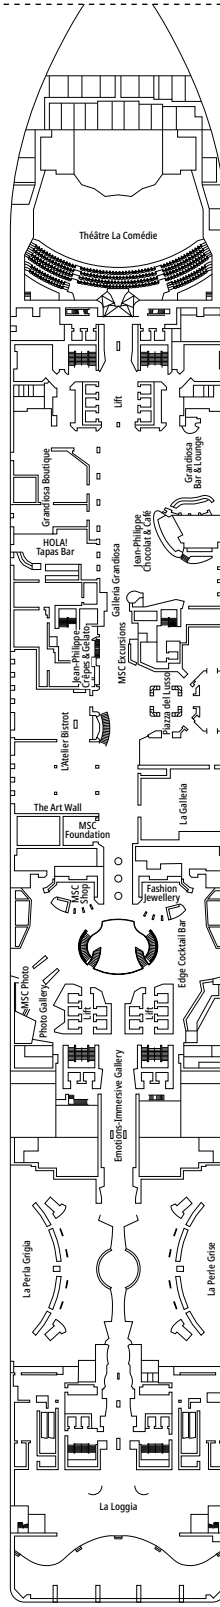

DECK 6
LEONARDO DA VINCI