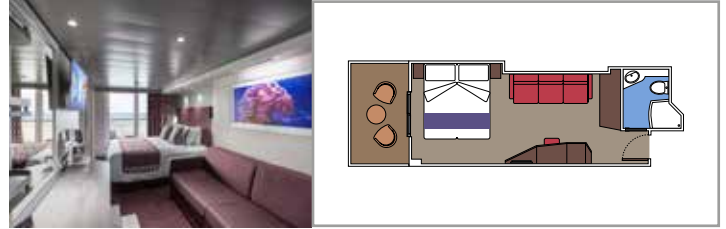

DELUXE BALCONY

BR3

≈17
≈6
13-14
4

› High deck location