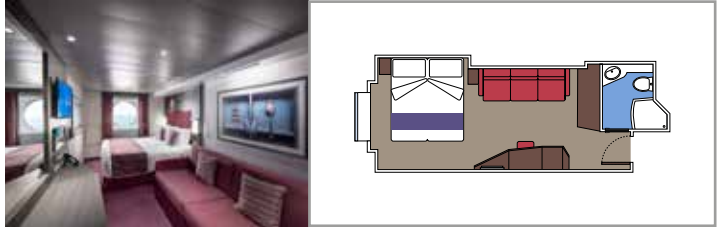

DELUXE OCEAN VIEW

OR1

≈16
5
4

› Low deck location