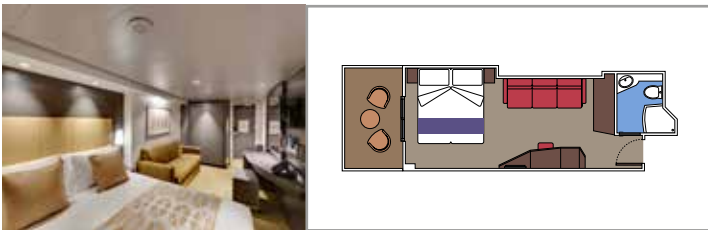

DELUXE BALCONY WITH PARTIAL VIEW

BP

≈17
≈4
8-14
4