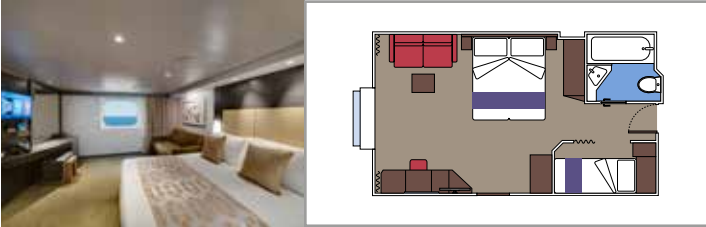

OCEAN VIEW

INCLUDED FACILITIES

- Window with sea view
- Relaxing armchair
- Comfortable double bed or single beds (on request)
- Bathroom with shower or bathtub, vanity area with hairdryers
- Interactive TV, telephone, safe, minibar and air conditioning
- Wifi connection available (for a fee)

PREMIUM OCEAN VIEW

OL2

≈25
9-11
6

› Medium deck location