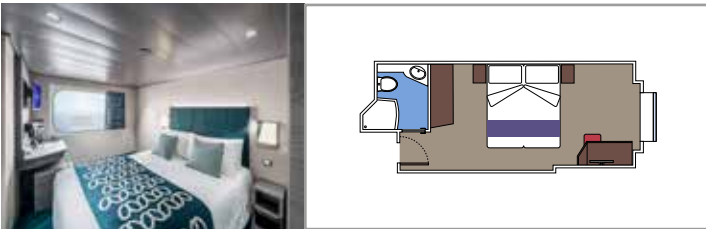

JUNIOR OCEAN VIEW

OM2

≈12
8
2

› Medium deck location