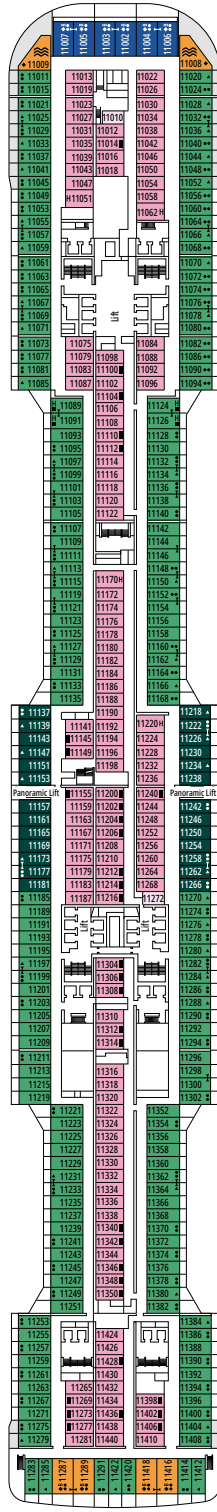

DECK 11
DALÍ