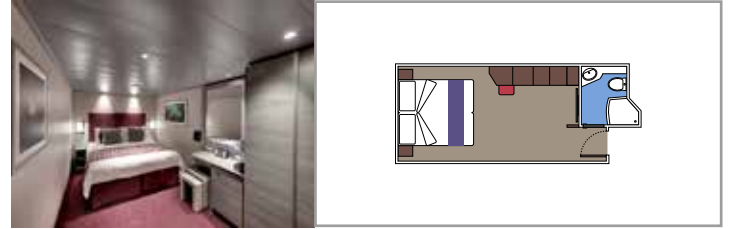

DELUXE INTERIOR

IR1

› Low deck location