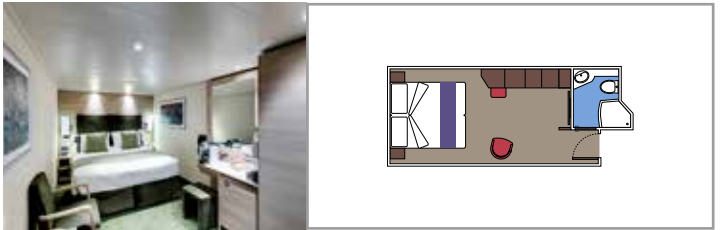

 ≈59   
  ≈23   
  9-12   
  4

- › Balcony with dining table and private whirlpool bath
- › Easy access to the MSC Yacht Club areas
- › Two-deck-high cabin

**Main level:**

- › Open living/dining room with sofa that converts to double bed
- › Bathroom with shower

**Second level:**

- › Master bedroom with double bed which can be converted into two single beds (on request)
- › Two walk-in wardrobes
- › Bathroom with bathtub

**MSC YACHT CLUB DELUXE SUITE** YC1

 ≈29   
  ≈5   
  14-18   
  4

- › Sitting area with sofa
- › Spacious wardrobe

**MSC YACHT CLUB INTERIOR SUITE** YIN

 ≈17   
  14-16   
  2

- › Spacious wardrobe

The images are representative only. Size, layout and furniture may vary (within the same cabin category).