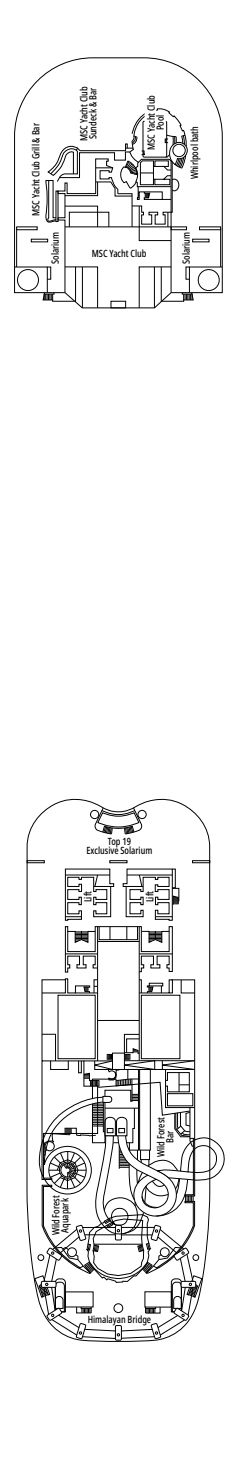

DECK 19
DEGÁS