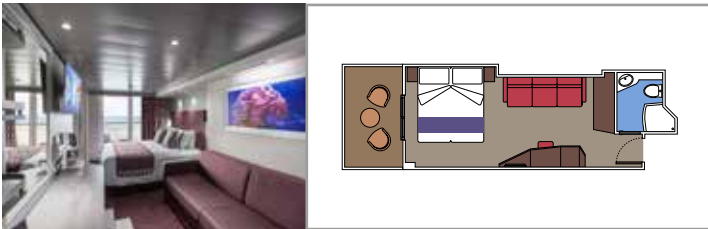

DELUXE BALCONY

BR2

≈17
≈6
11-12
4

› Medium deck location