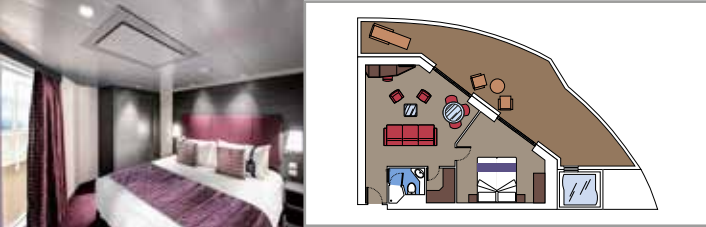

SUITE AUREA

INCLUDED FACILITIES

- Some Suites have balcony with private whirlpool
- Spacious wardrobe
- Sitting area with double sofa bed
- Comfortable double bed or single beds (on request)
- Bathroom with shower or bathtub, vanity area with hairdryer
- Interactive TV, telephone, safe, minibar and air conditioning
- Wifi connection available (for a fee)

GRAND SUITE AUREA WITH TERRACE AND WHIRLPOOL

SXJ

≈39
≈36
12
4

- > Large balcony with private whirlpool bath
- > Sitting area with double sofa bed
- > Walk-in wardrobe