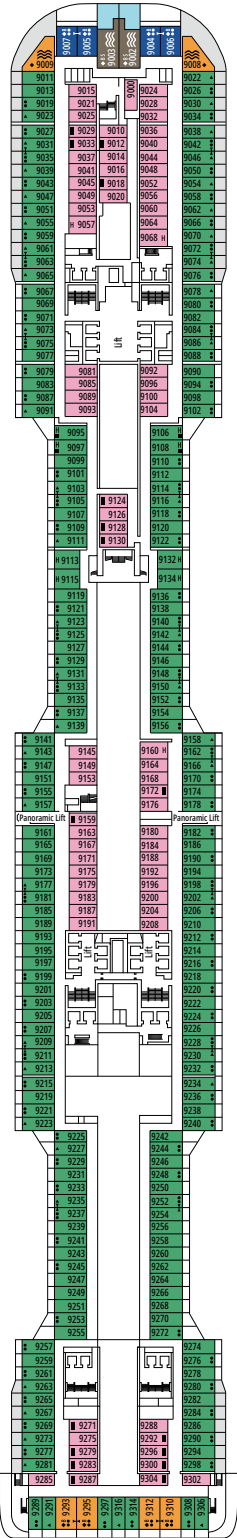

DECK 9
VAN GOGH