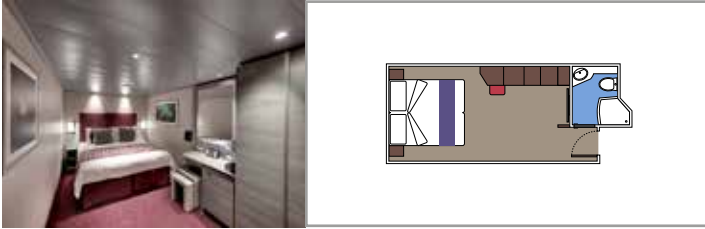

INTERIOR

INCLUDED FACILITIES

Comfortable double bed or single beds (on request)

Bathroom with shower, vanity area with hairdryer

Interactive TV, telephone, safe, minibar and air conditioning

Wifi connection available (for a fee)

DELUXE INTERIOR

IR2

› Medium deck location